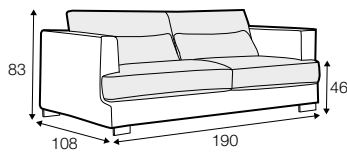

LUX lux

COVERS

FC fixed

LC loose

SPECIAL

modular
system

All drawings shown height with leg no. 84 H-10.

armchair

armchair wide

footstool 95x80

footstool 105x90

footstool 120x90

2 seater

3 seater / or 3 seater divided

set 1

3 seater left + armchair wide right

set 2 right / or left

2 seater left / or right + divan right / or left

set 3 right / or left

3 seater left / or right + divan right / or left

set 4 right / or left

2 seater left / or right + armchair without armrests + divan right / or left