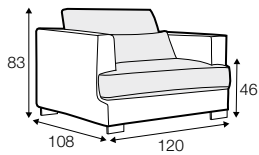

LUX lux

COVERS

FC fixed

LC loose

SPECIAL

modular
system

All drawings shown height with leg no. 84 H-10.

armchair

armchair wide

footstool 95x80

footstool 105x90

footstool 120x90

2 seater

3 seater / or 3 seater divided

set 1

3 seater left + armchair wide right