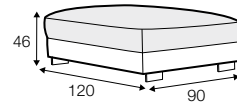

LUX lux

COVERS

FC fixed

LC loose

SPECIAL

modular
system

All drawings shown height with leg no. 84 H-10.

armchair

armchair wide

footstool 95x80

footstool 105x90

footstool 120x90

2 seater

3 seater / or 3 seater divided

set 1

3 seater left + armchair wide right