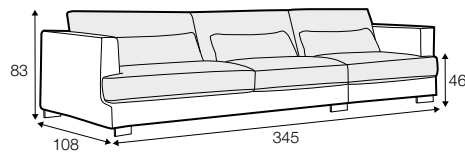

LUX lux

COVERS

FC fixed

LC loose

SPECIAL

modular
system

All drawings shown height with leg no. 84 H-10.

armchair

armchair wide

footstool 95x80

footstool 105x90

footstool 120x90

2 seater

3 seater / or 3 seater divided

set 1

3 seater left + armchair wide right

set 2 right / or left

2 seater left / or right + divan right / or left

set 3 right / or left

3 seater left / or right + divan right / or left

set 4 right / or left

2 seater left / or right + armchair without armrests + divan right / or left