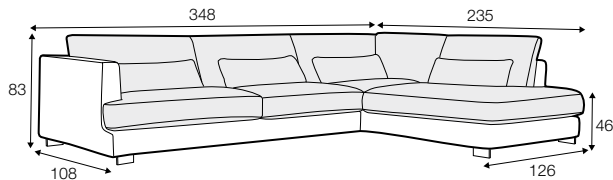

LUX lux

COVERS

FC fixed

LC loose

SPECIAL

modular
system

All drawings shown height with leg no. 84 H-10.

armchair

armchair wide

footstool 95x80

footstool 105x90

footstool 120x90

2 seater

3 seater / or 3 seater divided

set 1

3 seater left + armchair wide right

set 2 right / or left

2 seater left / or right + divan right / or left

set 3 right / or left

3 seater left / or right + divan right / or left

set 4 right / or left

2 seater left / or right + armchair without armrests + divan right / or left