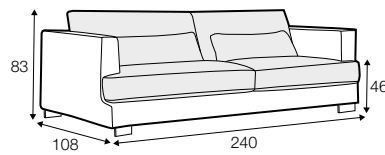

LUX lux

COVERS

FC fixed

LC loose

SPECIAL

modular
system

All drawings shown height with leg no. 84 H-10.

armchair

armchair wide

footstool 95x80

footstool 105x90

footstool 120x90

2 seater

3 seater / or 3 seater divided

set 1

3 seater left + armchair wide right

set 2 right / or left

2 seater left / or right + divan right / or left

set 3 right / or left

3 seater left / or right + divan right / or left

set 4 right / or left

2 seater left / or right + armchair without armrests + divan right / or left