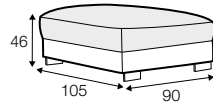

LUX lux

COVERS

FC fixed

LC loose

SPECIAL

modular
system

All drawings shown height with leg no. 84 H-10.

armchair

armchair wide

footstool 95x80

footstool 105x90

footstool 120x90

2 seater

3 seater / or 3 seater divided

set 1

3 seater left + armchair wide right