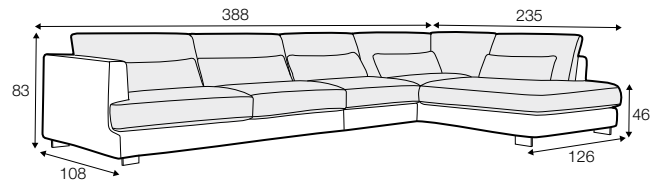

LUX lux

COVERS

FC fixed

LC loose

SPECIAL

modular
system

All drawings shown height with leg no. 84 H-10.

armchair

armchair wide

footstool 95x80

footstool 105x90

footstool 120x90

2 seater

3 seater / or 3 seater divided

set 1

3 seater left + armchair wide right

set 2 right / or left

2 seater left / or right + divan right / or left

set 3 right / or left

3 seater left / or right + divan right / or left

set 4 right / or left

2 seater left / or right + armchair without armrests + divan right / or left