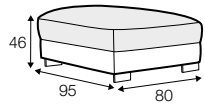

LUX lux

COVERS

FC fixed

LC loose

SPECIAL

modular
system

All drawings shown height with leg no. 84 H-10.

armchair

armchair wide

footstool 95x80

footstool 105x90

footstool 120x90

2 seater

3 seater / or 3 seater divided

set 1

3 seater left + armchair wide right

set 2 right / or left

2 seater left / or right + divan right / or left

set 3 right / or left

3 seater left / or right + divan right / or left

set 4 right / or left

2 seater left / or right + armchair without armrests + divan right / or left