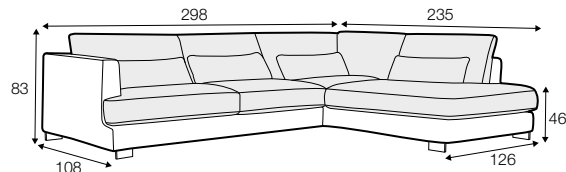

LUX lux

COVERS

FC fixed

LC loose

SPECIAL

modular
system

All drawings shown height with leg no. 84 H-10.

armchair

armchair wide

footstool 95x80

footstool 105x90

footstool 120x90

2 seater

3 seater / or 3 seater divided

set 1

3 seater left + armchair wide right

set 2 right / or left

2 seater left / or right + divan right / or left

set 3 right / or left

3 seater left / or right + divan right / or left

set 4 right / or left

2 seater left / or right + armchair without armrests + divan right / or left