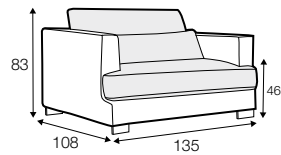

LUX lux

COVERS

FC fixed

LC loose

SPECIAL

modular
system

All drawings shown height with leg no. 84 H-10.

armchair

armchair wide

footstool 95x80

footstool 105x90

footstool 120x90

2 seater

3 seater / or 3 seater divided

set 1

3 seater left + armchair wide right