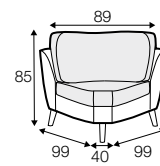

set 8 right / or left
3 seater left / or right + corner 90° no. 1 + 2 seater right / or left

set 9 right / or left
3 seater left / or right + corner 90° no. 2
+ 2 seater right / or left

set 10 left / or right
chaiselongue left / or right + 2 seater without armrests
+ corner 90° no. 1 + 2 seater right / or left

set 13
armchair left + corner 30°
+ armchair right

set 14
armchair wide left + corner 30°
+ armchair wide right

modular system

elements of the modular system

armchair left / or right

armchair without armrests

armchair wide left / or right

armchair wide without armrests

2 seater left / or right

2 seater without armrests

3 seater left / or right

3 seater without armrests

chaiselongue right / or left

chaiselongue wide right / or left

divan right / or left

corner 90° no. 1

corner 90° no. 2

cozy corner right / or left

corner 30°

extra dimensions

depth of seat

accessories