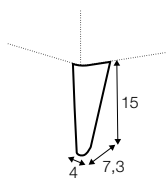

divan right / or left

corner 90° no. 1

corner 90° no. 2

cozy corner right / or left

corner 30°

extra dimensions

depth of seat

accessories

headrest L-62

headrest L-77

armrest protection

endpart left / or right

legs

no. 141A

wood

recommended