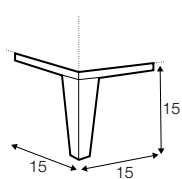

no. 152

wood