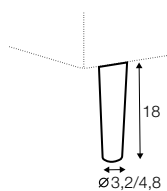

no. 141B

wood