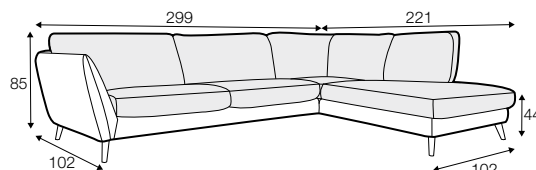

STD standard

LUX lux

CLS classic

FC fixed

LCV loose with velcro

modular system

All drawings shown height with leg no. 141A H-14.

armchair

armchair wide

footstool 90x70

2 seater

3 seater

3XL seater (divided, two cushions)

3XL seater (divided, three cushions)

set 1 right / or left

2 seater left / or right
+ chaiselongue right / or left

set 2 right / or left

3 seater left / or right
+ chaiselongue wide right / or left

set 3 right / or left

2 seater left / or right + divan right / or left

set 4 right / or left

3 seater left / or right + divan right / or left

set 5 right / or left
3 seater left / or right + cozy corner right / or left

set 6
divan left + 2 seater without armrests + divan right

set 7 right / or left
chaiselongue left / or right + 2 seater without armrests
+ divan right / or left