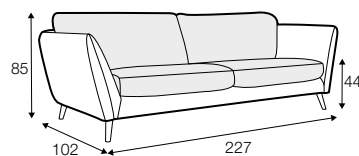

STD standard

LUX lux

CLS classic

FC fixed

LCV loose with velcro

modular system

All drawings shown height with leg no. 141A H-14.

armchair

armchair wide

footstool 90x70

2 seater

3 seater

3XL seater (divided, two cushions)

3XL seater (divided, three cushions)

set 1 right / or left

2 seater left / or right
+ chaiselongue right / or left

set 2 right / or left

3 seater left / or right
+ chaiselongue wide right / or left

set 3 right / or left

2 seater left / or right + divan right / or left

set 4 right / or left

3 seater left / or right + divan right / or left

divan right / or left

corner 90° no. 1

corner 90° no. 2

cozy corner right / or left

corner 30°

extra dimensions

depth of seat

accessories