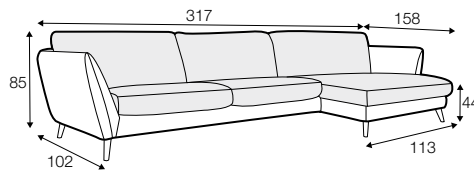

STD standard

LUX lux

CLS classic

FC fixed

LCV loose with velcro

modular system

All drawings shown height with leg no. 141A H-14.

armchair

armchair wide

footstool 90x70

2 seater

3 seater

3XL seater (divided, two cushions)

3XL seater (divided, three cushions)

set 1 right / or left

2 seater left / or right
+ chaiselongue right / or left

set 2 right / or left

3 seater left / or right
+ chaiselongue wide right / or left

set 3 right / or left

2 seater left / or right + divan right / or left

set 4 right / or left

3 seater left / or right + divan right / or left