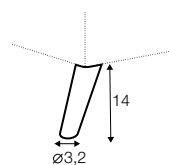

divan right / or left

corner 90° no. 1

corner 90° no. 2

cozy corner right / or left

corner 30°

extra dimensions

depth of seat

accessories

headrest L-62

headrest L-77

armrest protection

endpart left / or right

legs

no. 141A

wood

recommended