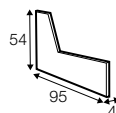

divan right / or left

corner 90° no. 1

corner 90° no. 2

cozy corner right / or left

corner 30°

extra dimensions

depth of seat

accessories

headrest L-62

headrest L-77

armrest protection

endpart left / or right

legs

no. 141A

wood

recommended