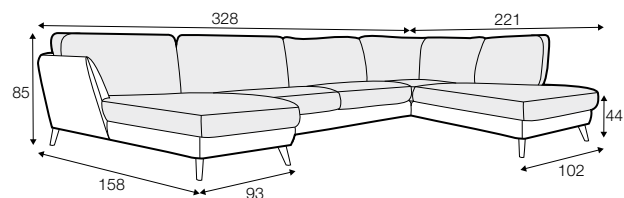

STD standard

LUX lux

CLS classic

FC fixed

LCV loose with velcro

modular system

All drawings shown height with leg no. 141A H-14.

armchair

set 2 right / or left

3 seater left / or right
+ chaiselongue wide right / or left

set 3 right / or left

2 seater left / or right + divan right / or left

set 4 right / or left

3 seater left / or right + divan right / or left

set 5 right / or left
3 seater left / or right + cozy corner right / or left

set 6
divan left + 2 seater without armrests + divan right

set 7 right / or left
chaiselongue left / or right + 2 seater without armrests
+ divan right / or left

set 8 right / or left
3 seater left / or right + corner 90° no. 1 + 2 seater right / or left

set 9 right / or left
3 seater left / or right + corner 90° no. 2
+ 2 seater right / or left

set 10 left / or right
chaiselongue left / or right + 2 seater without armrests
+ corner 90° no. 1 + 2 seater right / or left