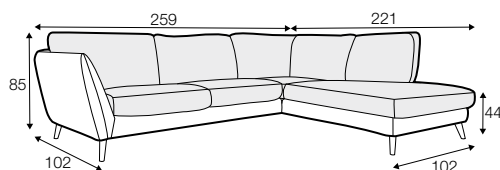

STD standard

LUX lux

CLS classic

FC fixed

LCV loose with velcro

modular system

All drawings shown height with leg no. 141A H-14.

armchair

armchair wide

footstool 90x70

2 seater

3 seater

3XL seater (divided, two cushions)

3XL seater (divided, three cushions)

set 1 right / or left

2 seater left / or right
+ chaiselongue right / or left

set 2 right / or left

3 seater left / or right
+ chaiselongue wide right / or left

set 3 right / or left

2 seater left / or right + divan right / or left

set 4 right / or left

3 seater left / or right + divan right / or left

set 5 right / or left
3 seater left / or right + cozy corner right / or left

set 6
divan left + 2 seater without armrests + divan right

set 7 right / or left
chaiselongue left / or right + 2 seater without armrests
+ divan right / or left