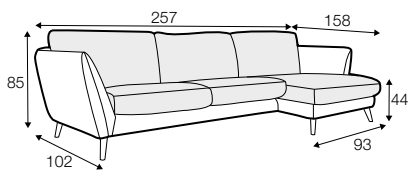

STD standard

LUX lux

CLS classic

FC fixed

LCV loose with velcro

modular system

All drawings shown height with leg no. 141A H-14.

armchair

armchair wide

footstool 90x70

2 seater

3 seater

3XL seater (divided, two cushions)

3XL seater (divided, three cushions)

set 1 right / or left

2 seater left / or right
+ chaiselongue right / or left

set 2 right / or left

3 seater left / or right
+ chaiselongue wide right / or left

set 3 right / or left

2 seater left / or right + divan right / or left

set 4 right / or left

3 seater left / or right + divan right / or left

set 5 right / or left
3 seater left / or right + cozy corner right / or left

set 6
divan left + 2 seater without armrests + divan right

set 7 right / or left
chaiselongue left / or right + 2 seater without armrests
+ divan right / or left