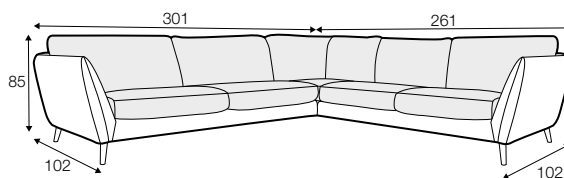

STD standard

LUX lux

CLS classic

FC fixed

LCV loose with velcro

modular system

All drawings shown height with leg no. 141A H-14.

armchair

set 2 right / or left

3 seater left / or right
+ chaiselongue wide right / or left

set 3 right / or left

2 seater left / or right + divan right / or left

set 4 right / or left

3 seater left / or right + divan right / or left

set 5 right / or left
3 seater left / or right + cozy corner right / or left

set 6
divan left + 2 seater without armrests + divan right

set 7 right / or left
chaiselongue left / or right + 2 seater without armrests
+ divan right / or left

set 8 right / or left
3 seater left / or right + corner 90° no. 1 + 2 seater right / or left

set 9 right / or left
3 seater left / or right + corner 90° no. 2
+ 2 seater right / or left

set 10 left / or right
chaiselongue left / or right + 2 seater without armrests
+ corner 90° no. 1 + 2 seater right / or left